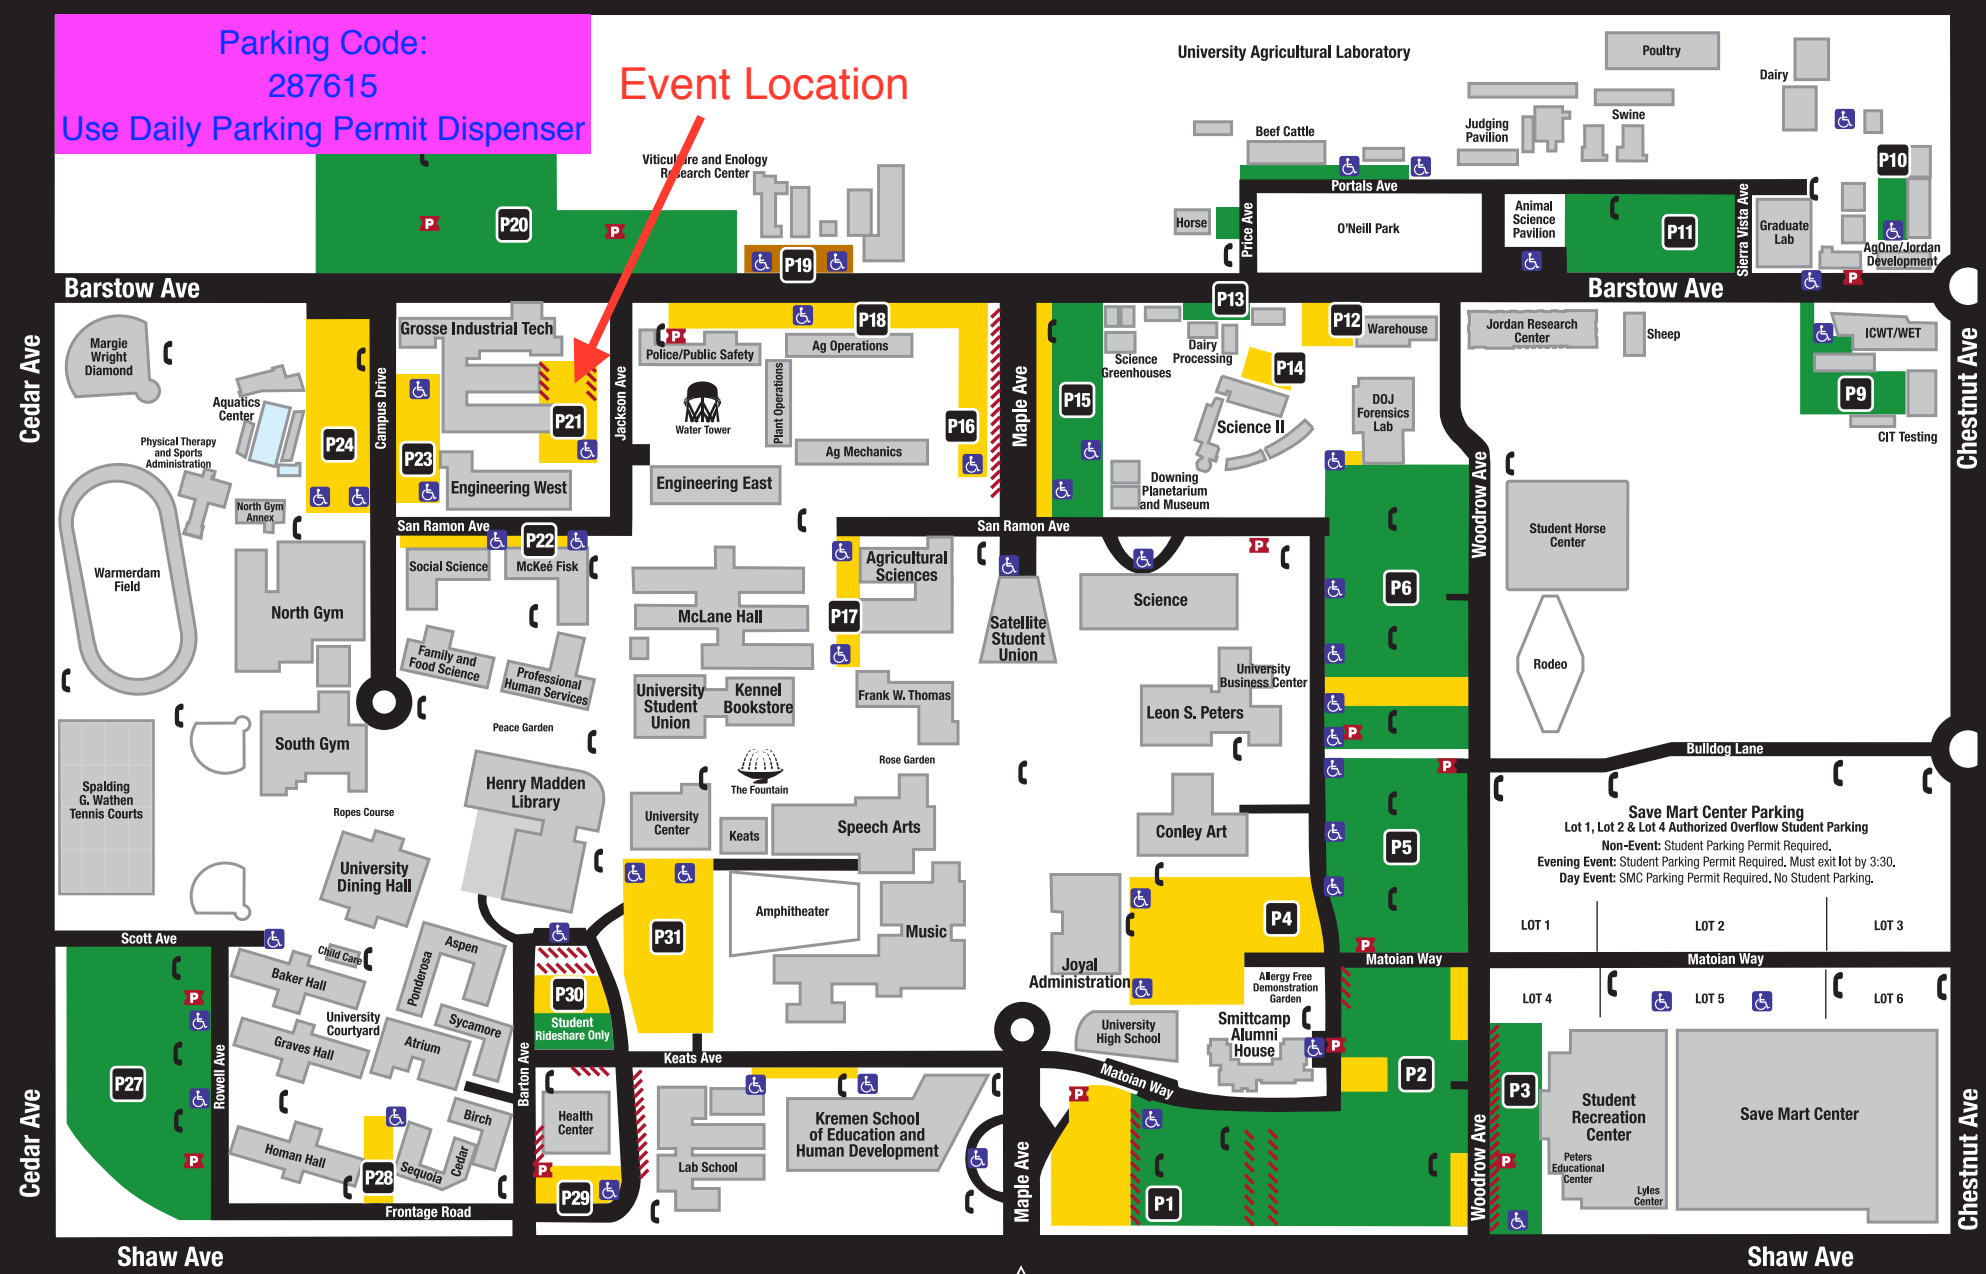

Parking Code:
287615
Use Daily Parking Permit Dispenser

Event Location

Save Mart Center Parking
Lot 1, Lot 2 & Lot 4 Authorized Overflow Student Parking
Non-Event: Student Parking Permit Required.
Evening Event: Student Parking Permit Required. Must exit lot by 3:30.
Day Event: SMC Parking Permit Required. No Student Parking.

Green Permit (Student/Public Parking)	Blue Permit (Disabled Parking)	Short Term Parking	Parking Meters
Yellow Permit (Employee Parking)	Gold Permit (Special Use Parking)	Daily Parking Permit Dispensers	Emergency Telephone